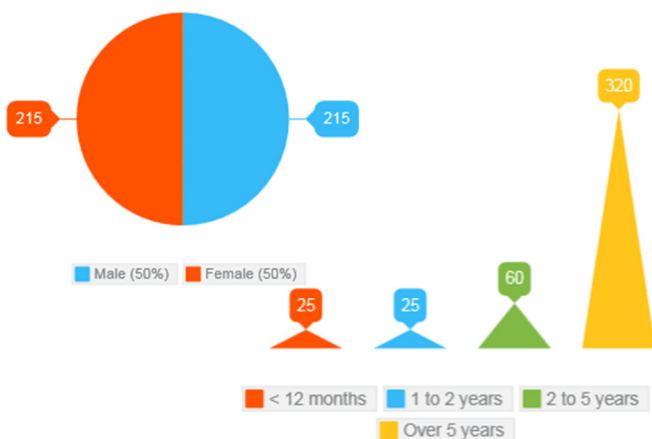

St Georges Ward Infographic

Click on any section to view the full statistical data -

Gender

Race

Age

Housing

Religion

Employment

Disability Living Allowance Claims and Length of Claim

Carers