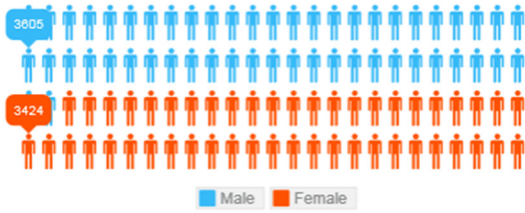

St Georges Ward Infographic

Click on any section to view the full statistical data -

Gender

Race

Age

Housing

Religion

Employment

Disability Living Allowance Claims and Length of Claim

Carers