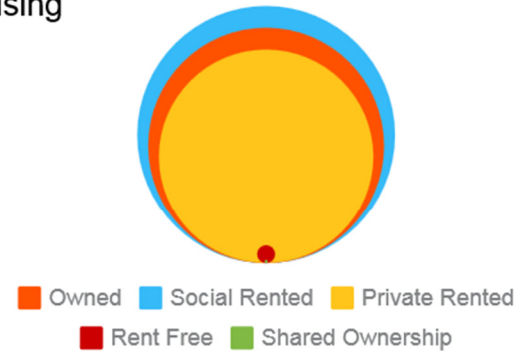

St Georges Ward Infographic

Click on any section to view the full statistical data -

Gender

Race

Age

Housing

Religion

Employment

Disability Living Allowance Claims and Length of Claim

Carers