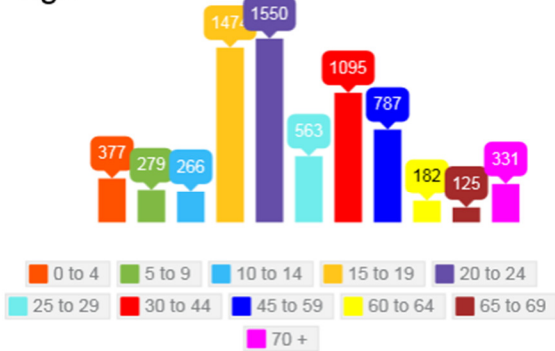

St Georges Ward Infographic

Click on any section to view the full statistical data -

Gender

Race

Age

Housing

Religion

Employment

Disability Living Allowance Claims and Length of Claim

Carers