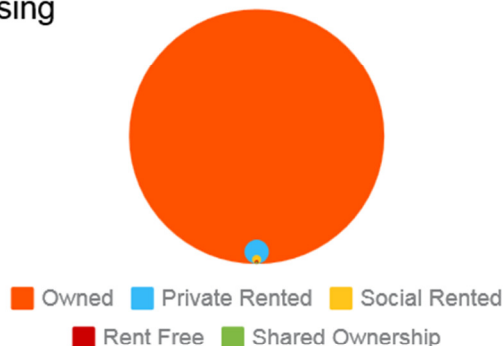

Preston Rural East Ward Infographic

Click on any section to view the full statistical data -

Gender

Race

Age

Housing

Religion

Employment

Disability Living Allowance Claims and Length of Claim

Carers