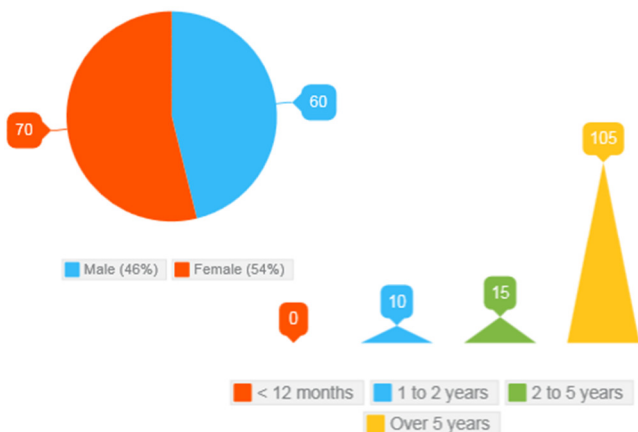

Preston Rural East Ward Infographic

Click on any section to view the full statistical data -

Gender

Race

Age

Housing

Religion

Employment

Disability Living Allowance Claims and Length of Claim

Carers