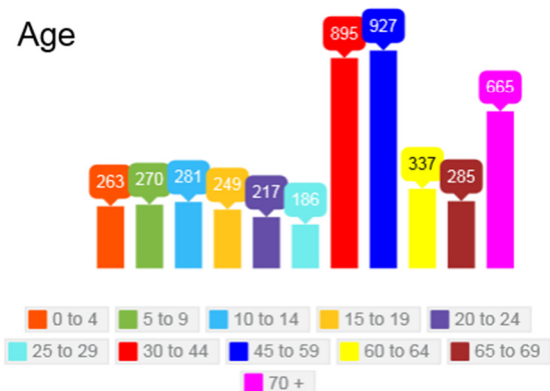

Preston Rural East Ward Infographic

Click on any section to view the full statistical data -

Gender

Race

Age

Housing

Religion

Employment

Disability Living Allowance Claims and Length of Claim

Carers