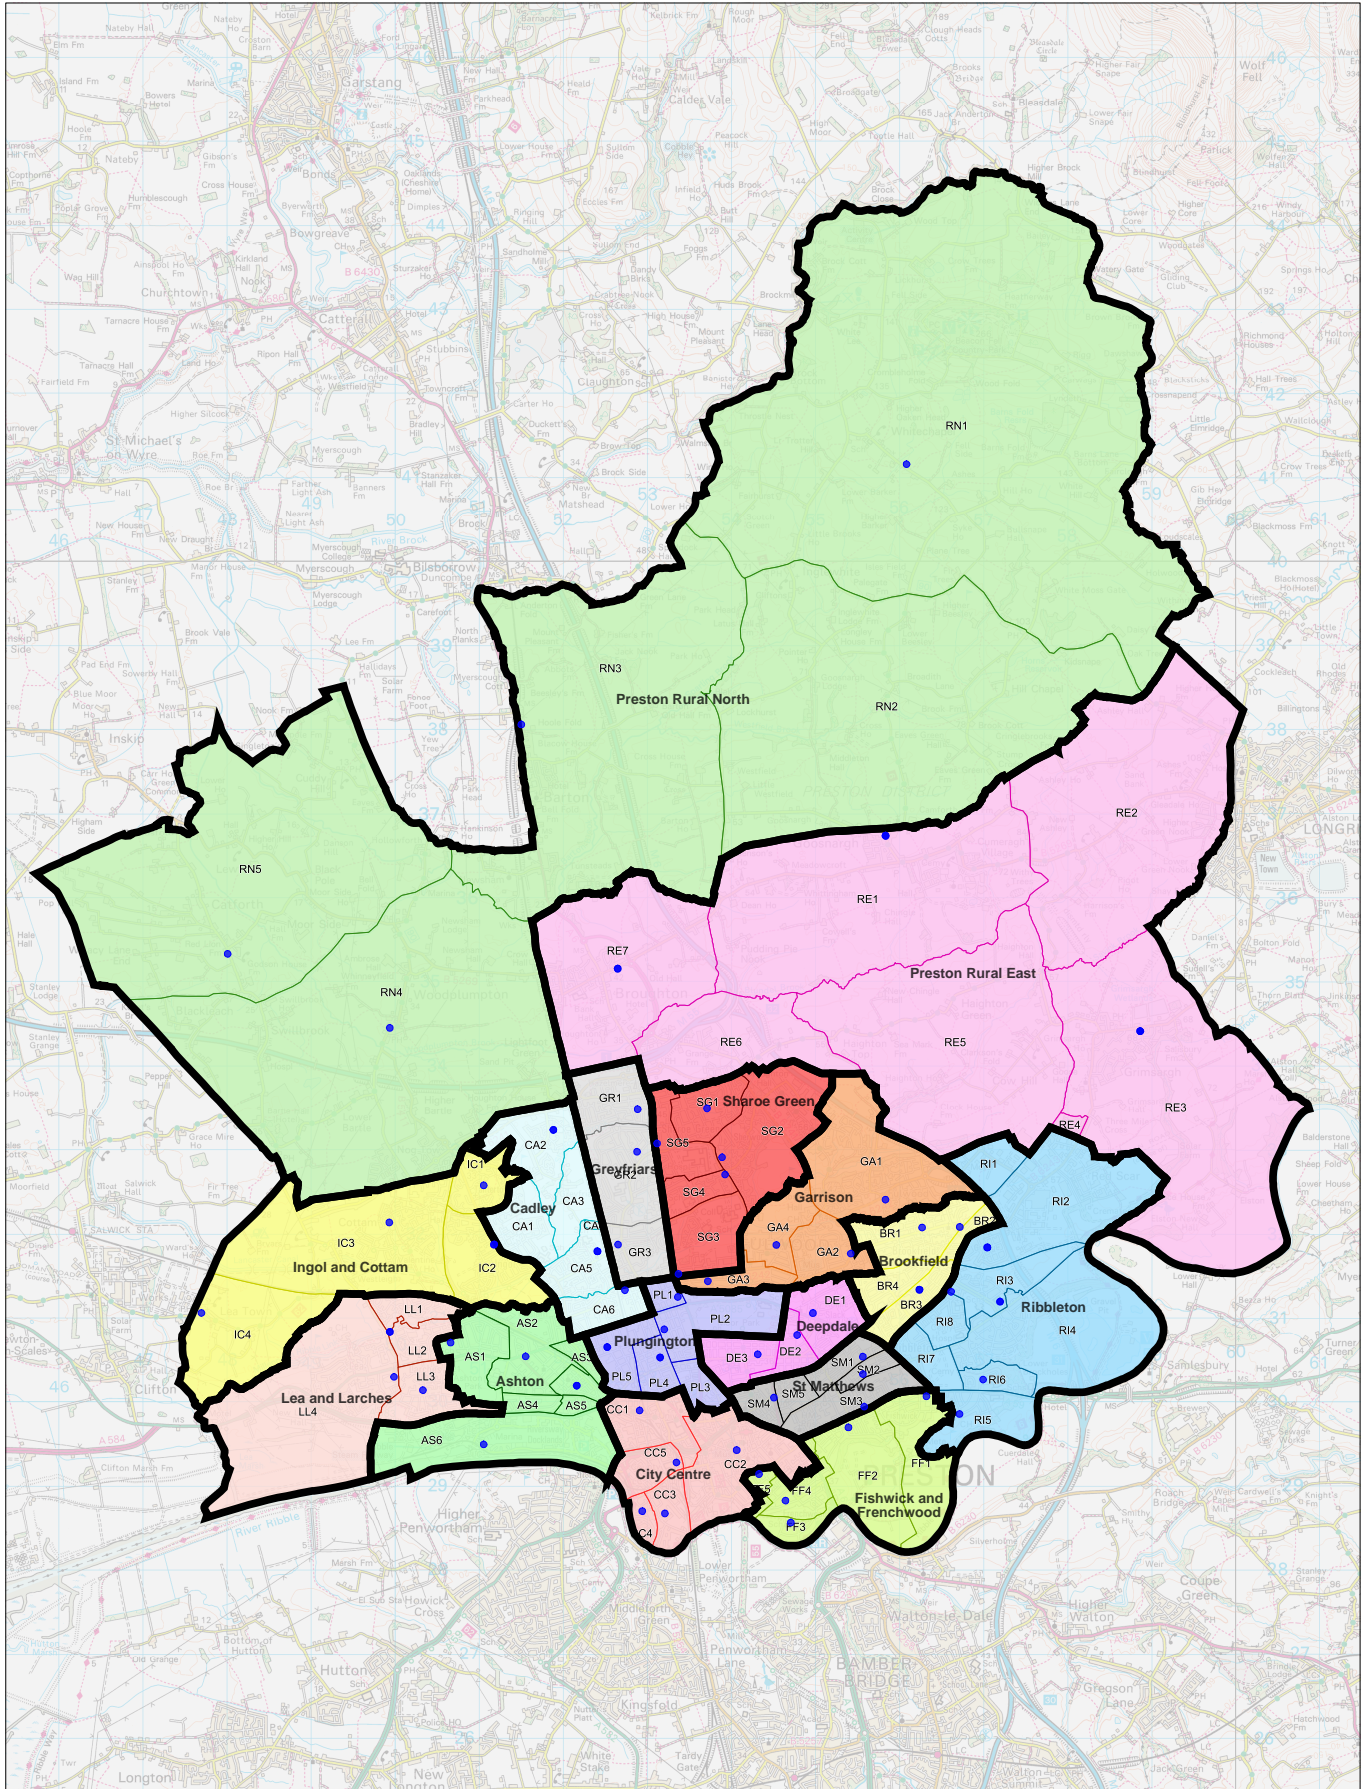

Wards, Polling Districts and Polling Stations

Town Hall
Lancaster Road
Preston PR1 2RL
Preston City Council

©Crown copyright and database rights 2015.
Ordnance Survey Licence Number 100022151.