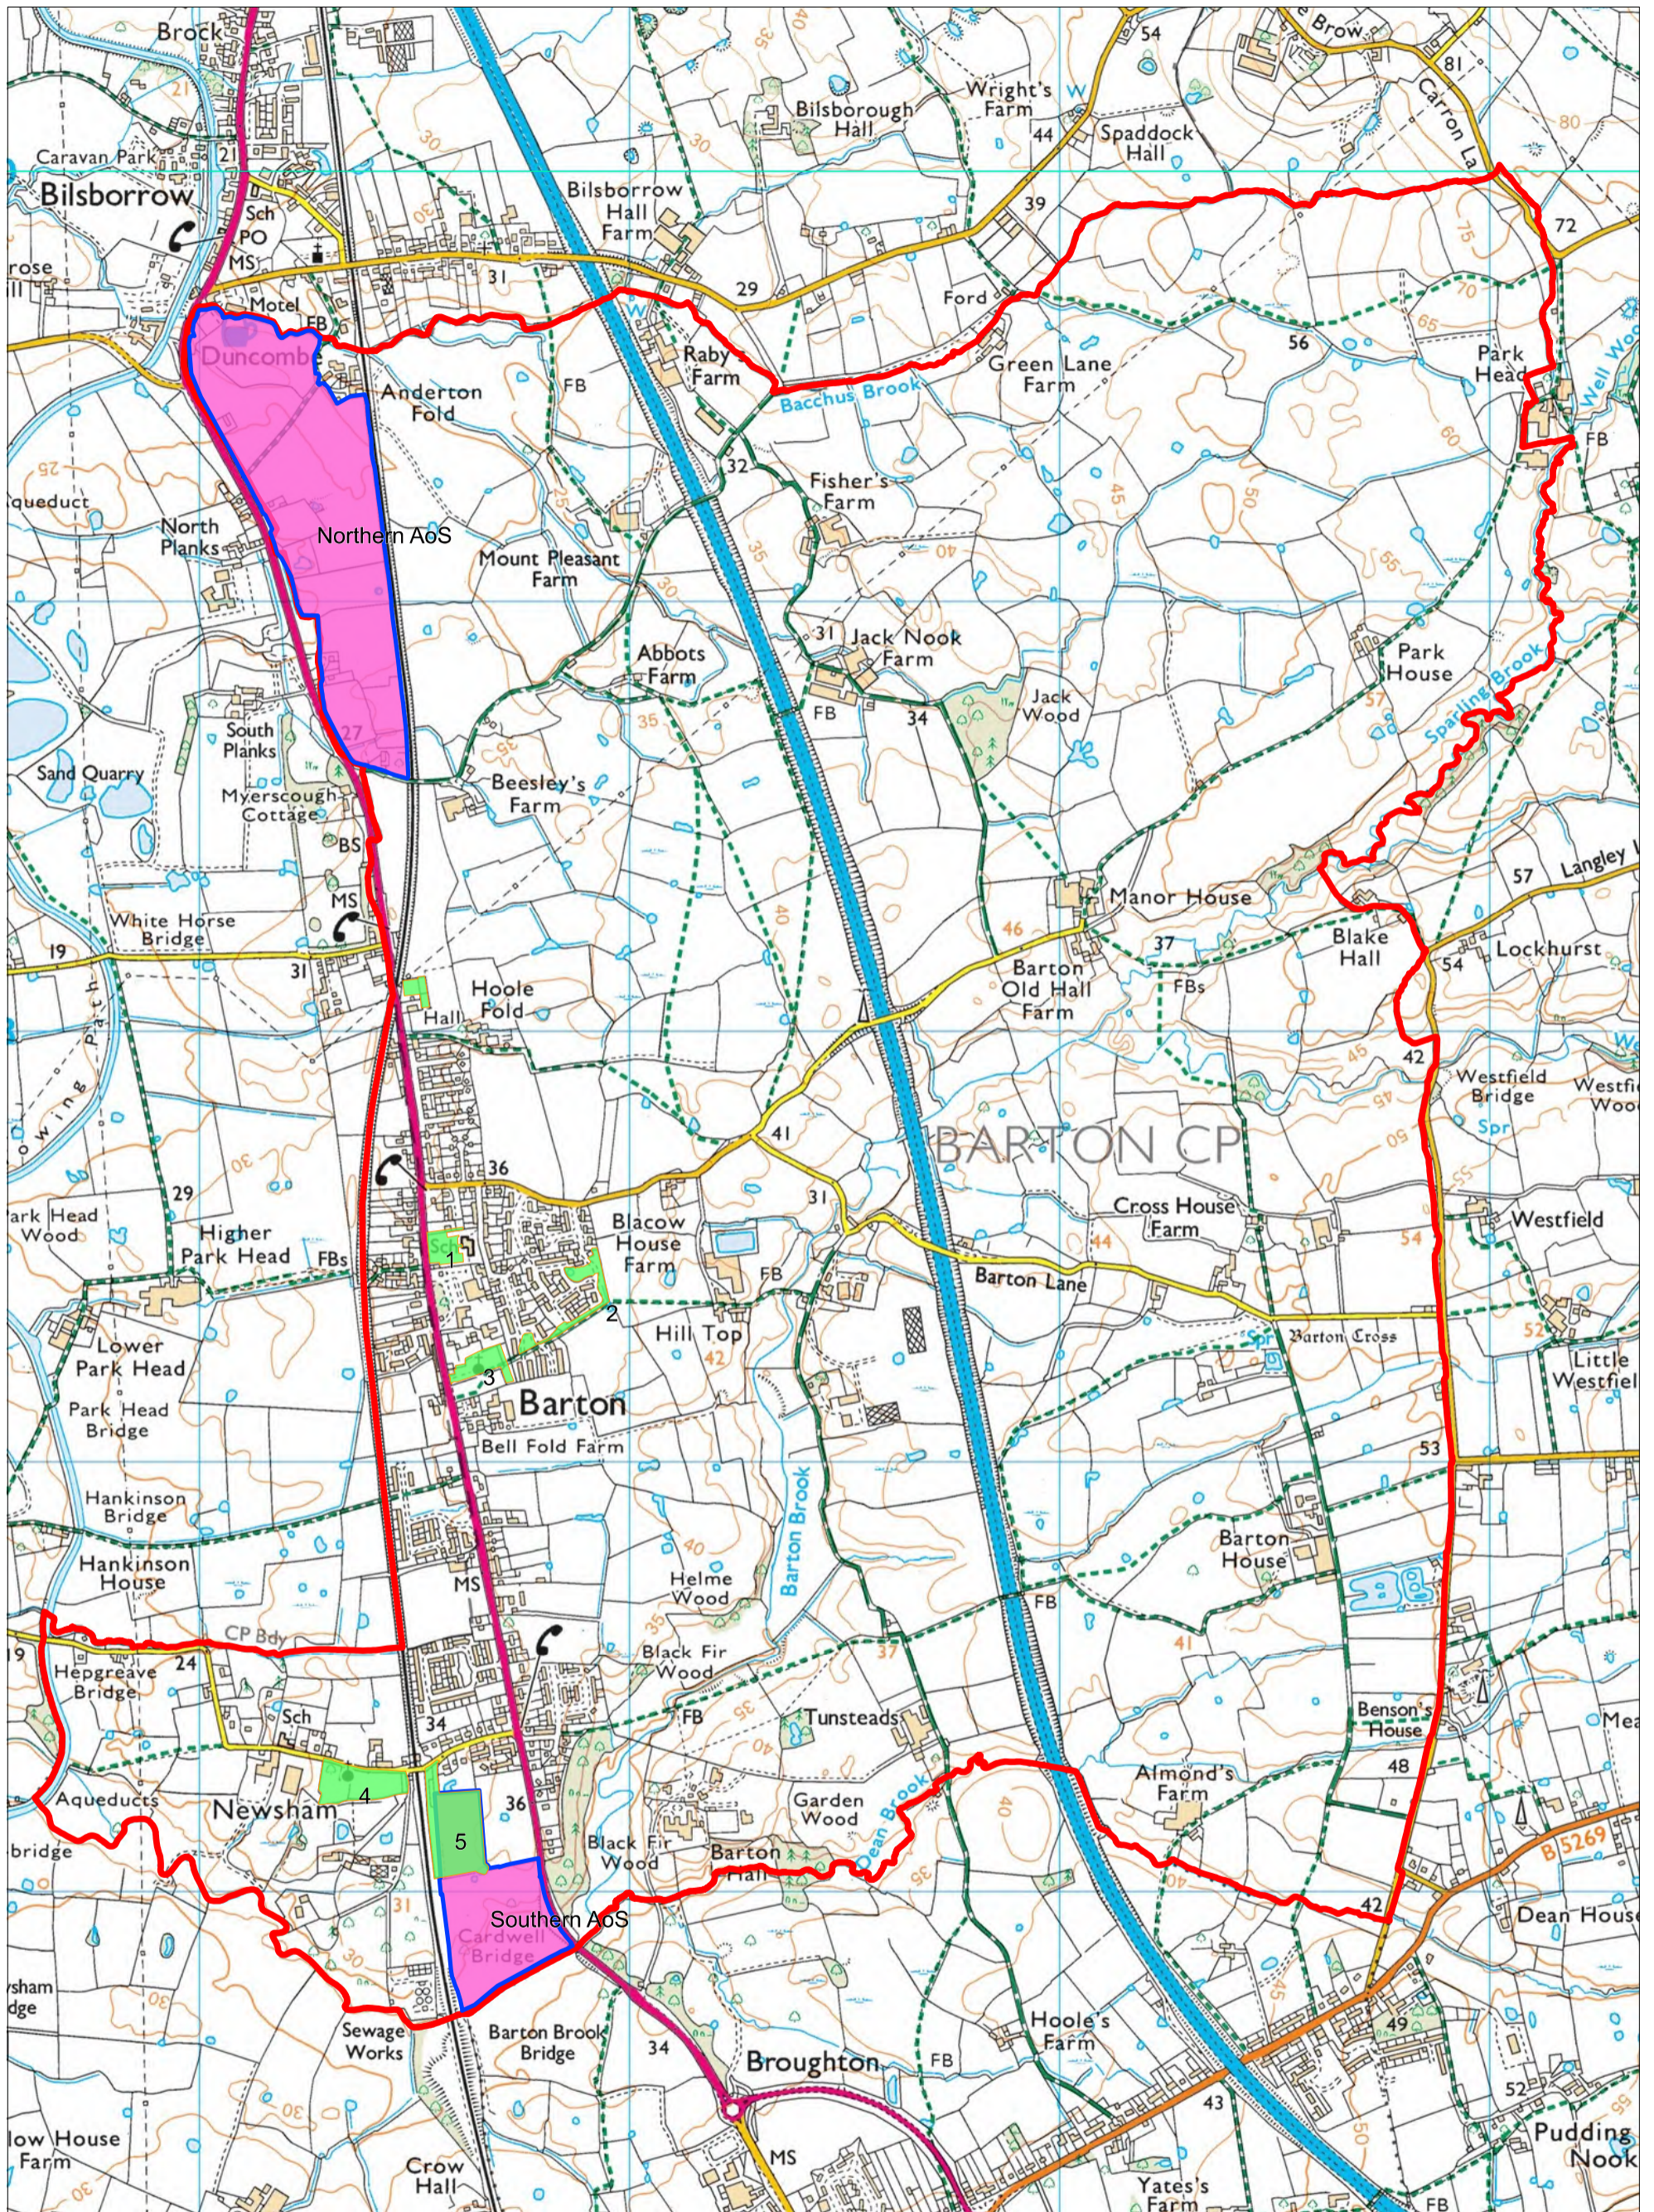

Barton Neighbourhood Plan Policies Map

Key

-  Policy BNP02 – Local Green Spaces
-  Policy BNP06 - Areas of Separation