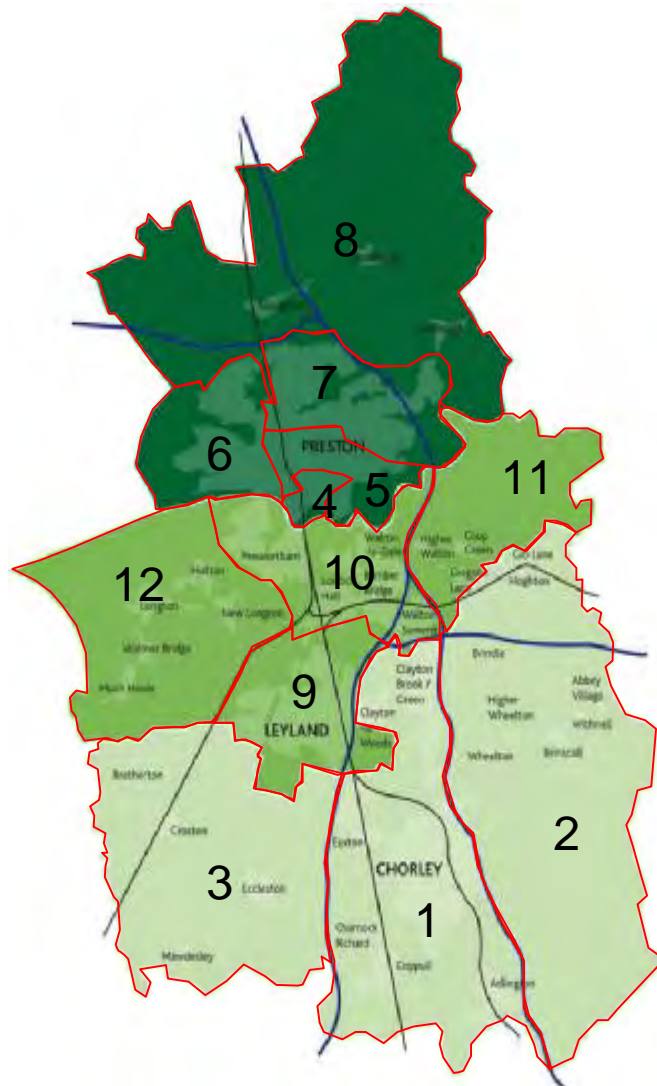

APPENDIX 1

Plan Ref.	Sub Area Name
1.	Chorley: Central
2.	Chorley: East
3.	Chorley West
4.	Preston: City Centre
5.	Preston: Inner Area
6.	Preston: Western Suburbs
7.	Preston: Eastern Suburbs
8.	Preston: Rural
9.	South Ribble: Leyland and Farrington
10.	South Ribble: Lostock Hall, Bamber Bridge & Penwortham
11.	South Ribble: Eastern Parishes
12.	South Ribble: Western Parishes