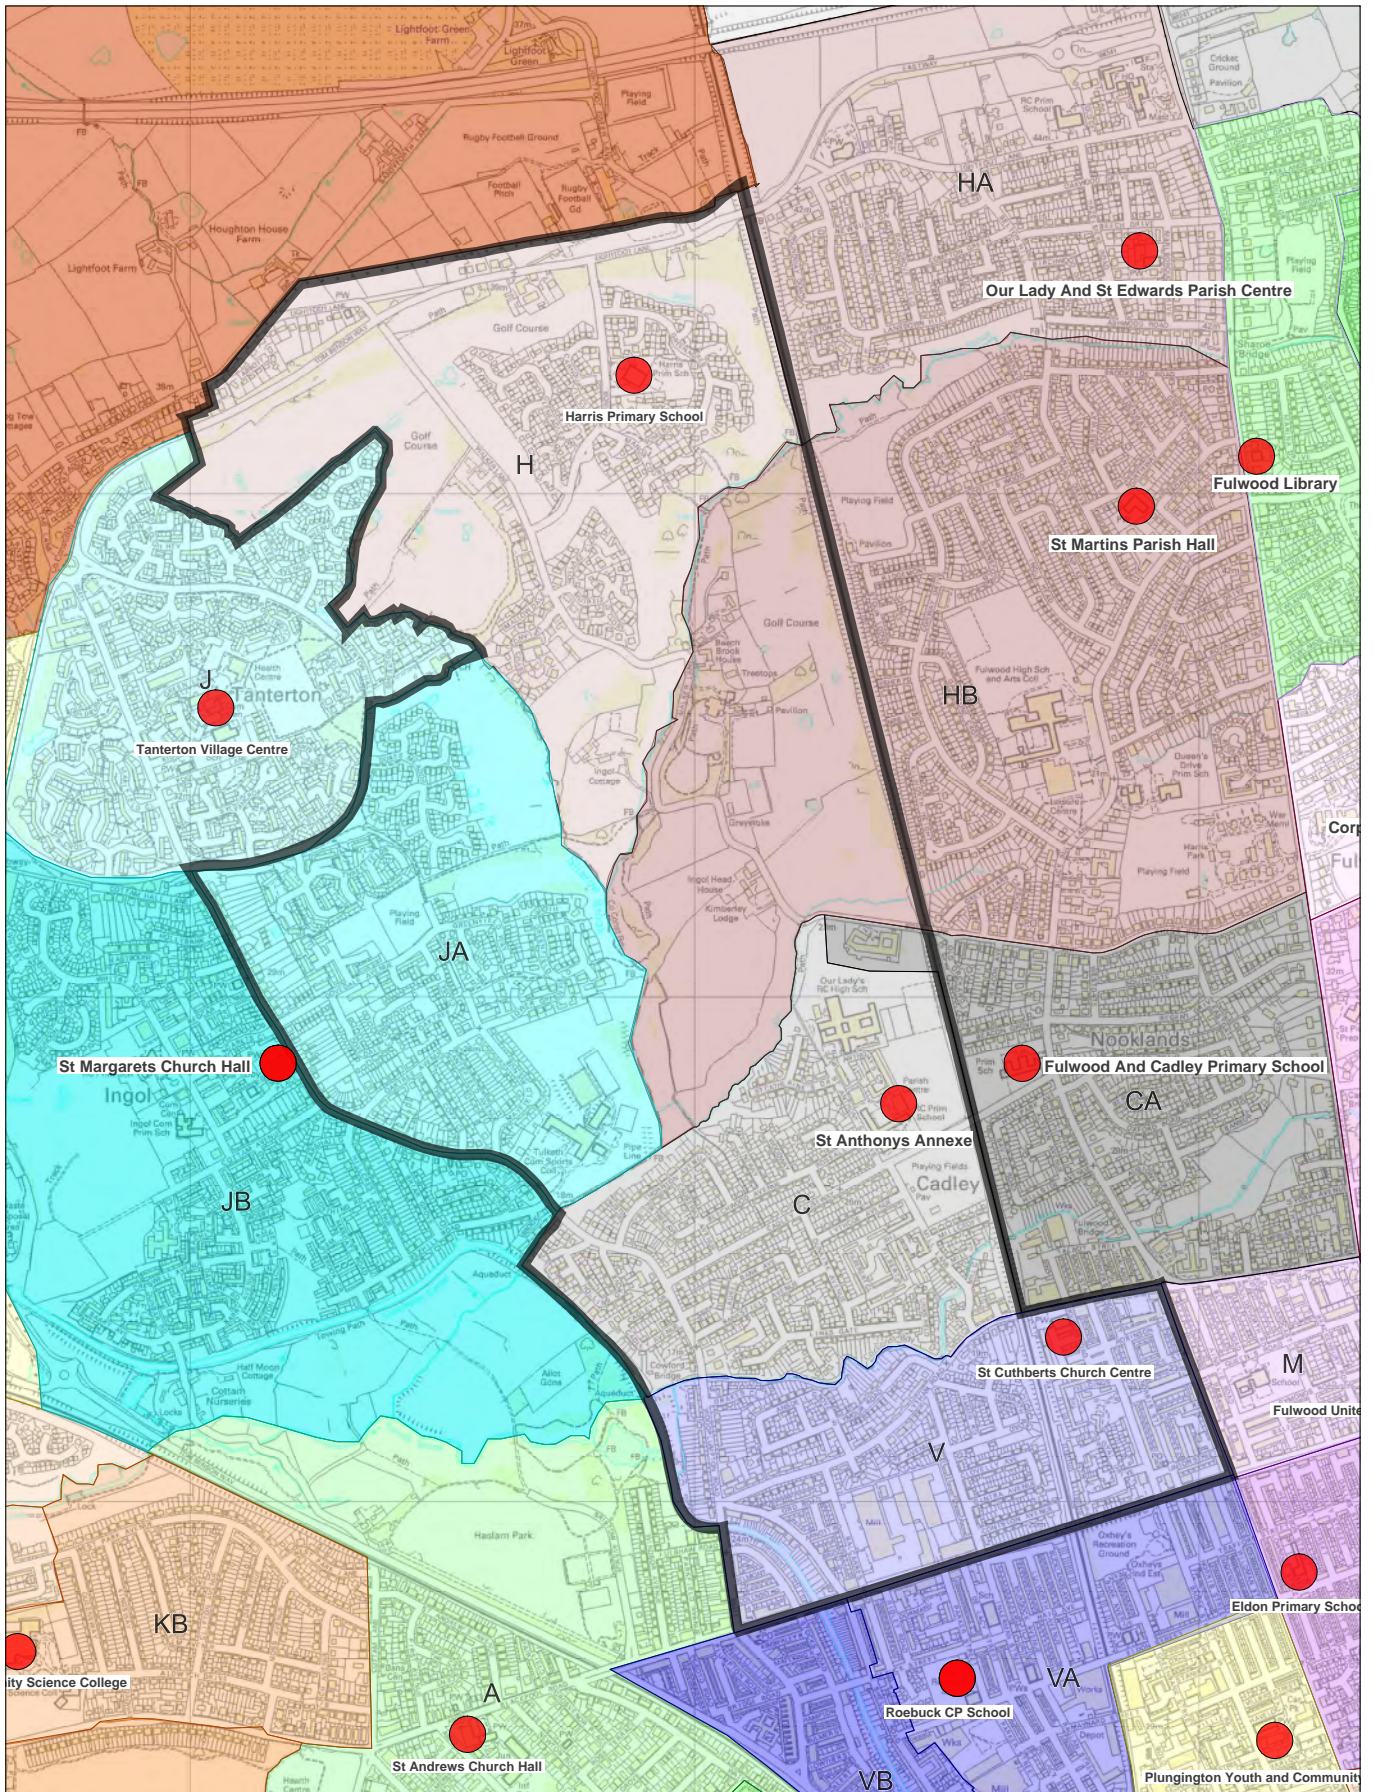

New Cadley Ward

Town Hall
Lancaster Road
Preston PR1 2RL

©Crown copyright and database rights 2015.
Ordnance Survey Licence Number 100022151.