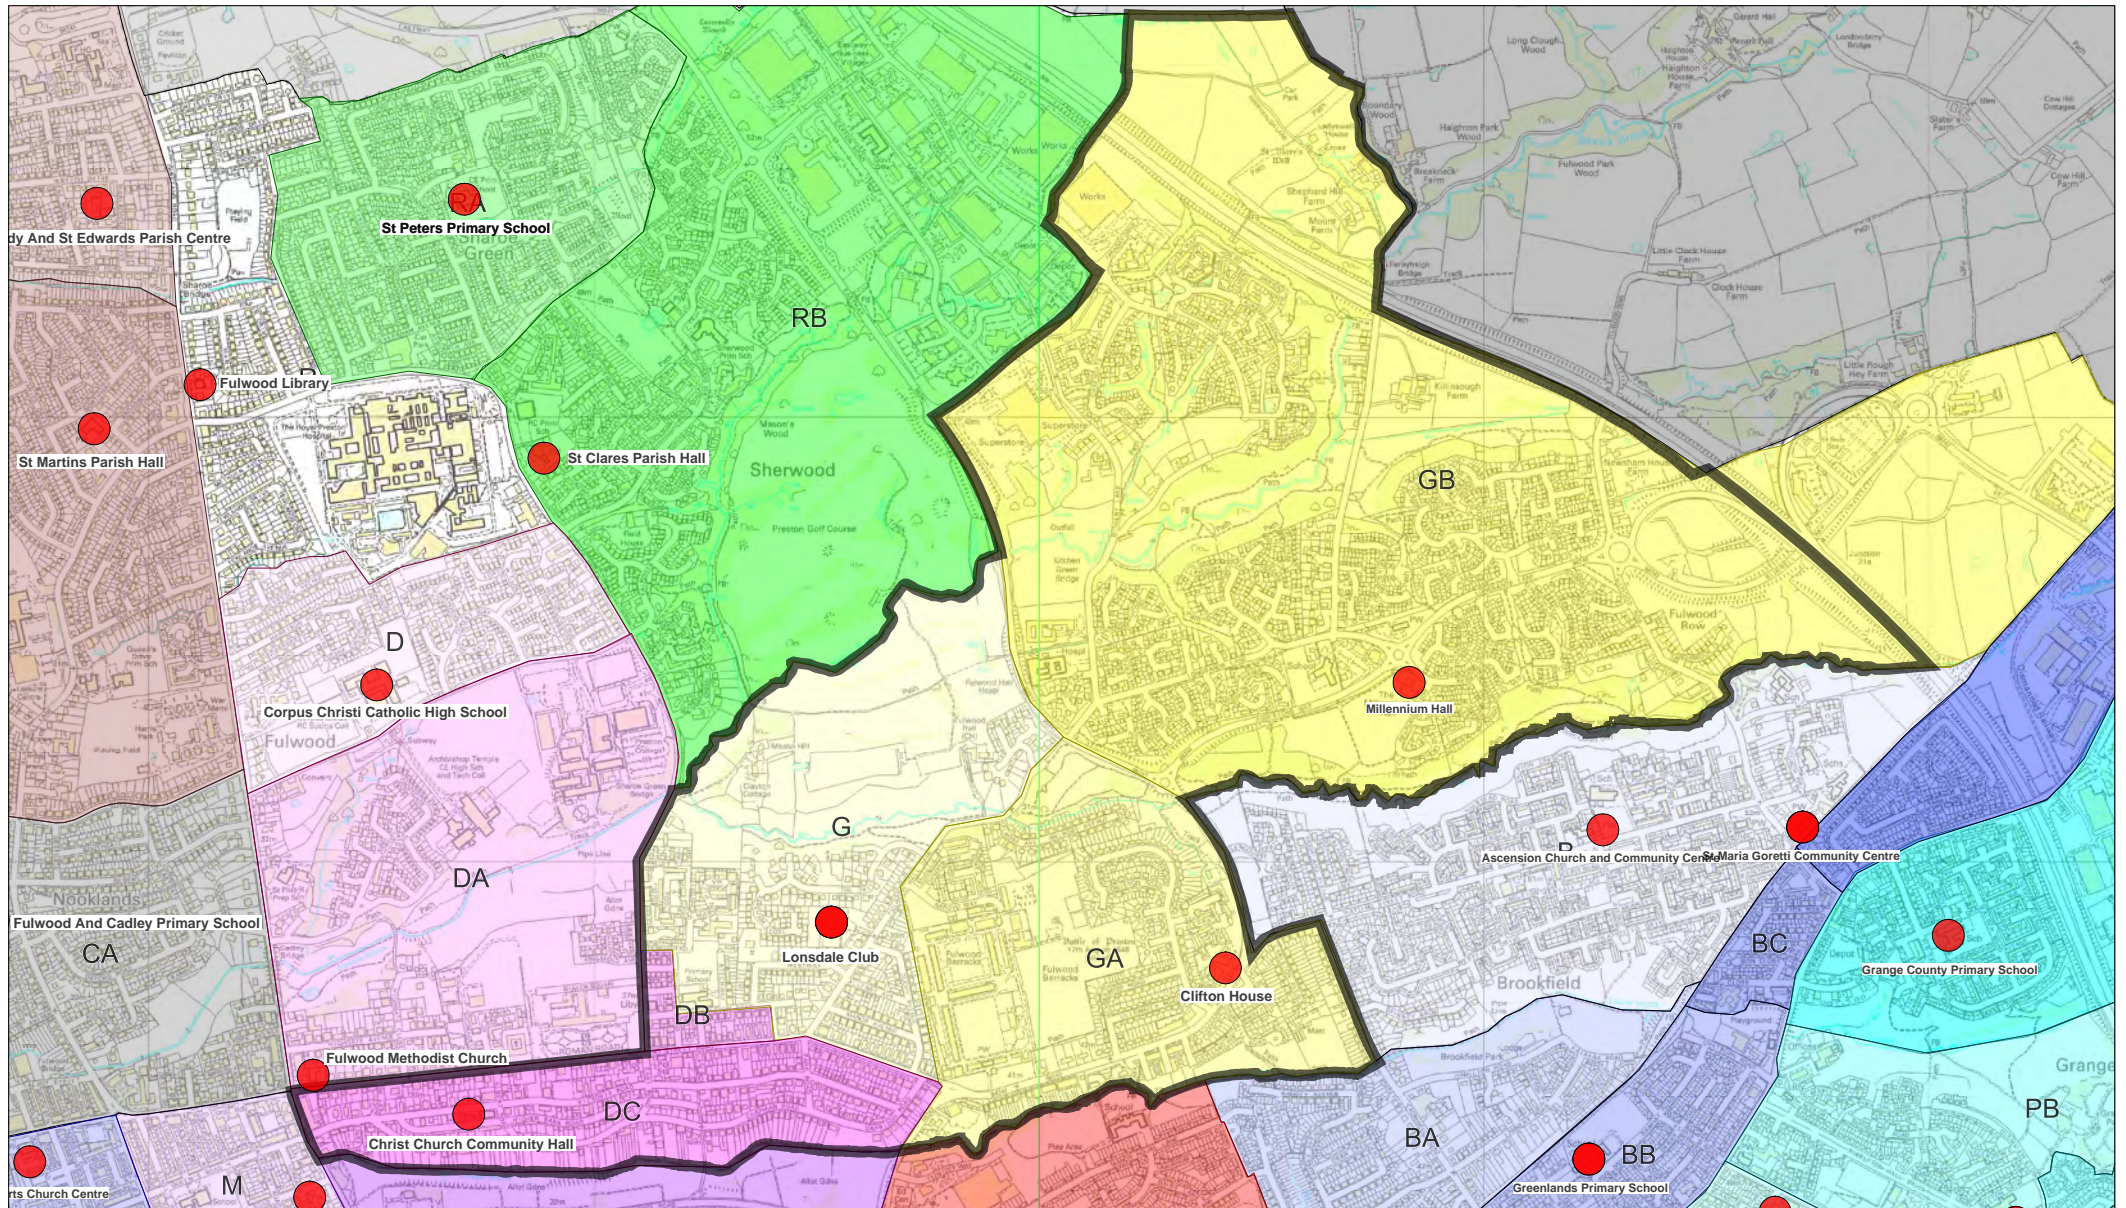

New Garrison Ward

©Crown copyright and database rights 2015.
Ordnance Survey Licence Number 100022151.

Town Hall
Lancaster Road
Preston PR1 2RL