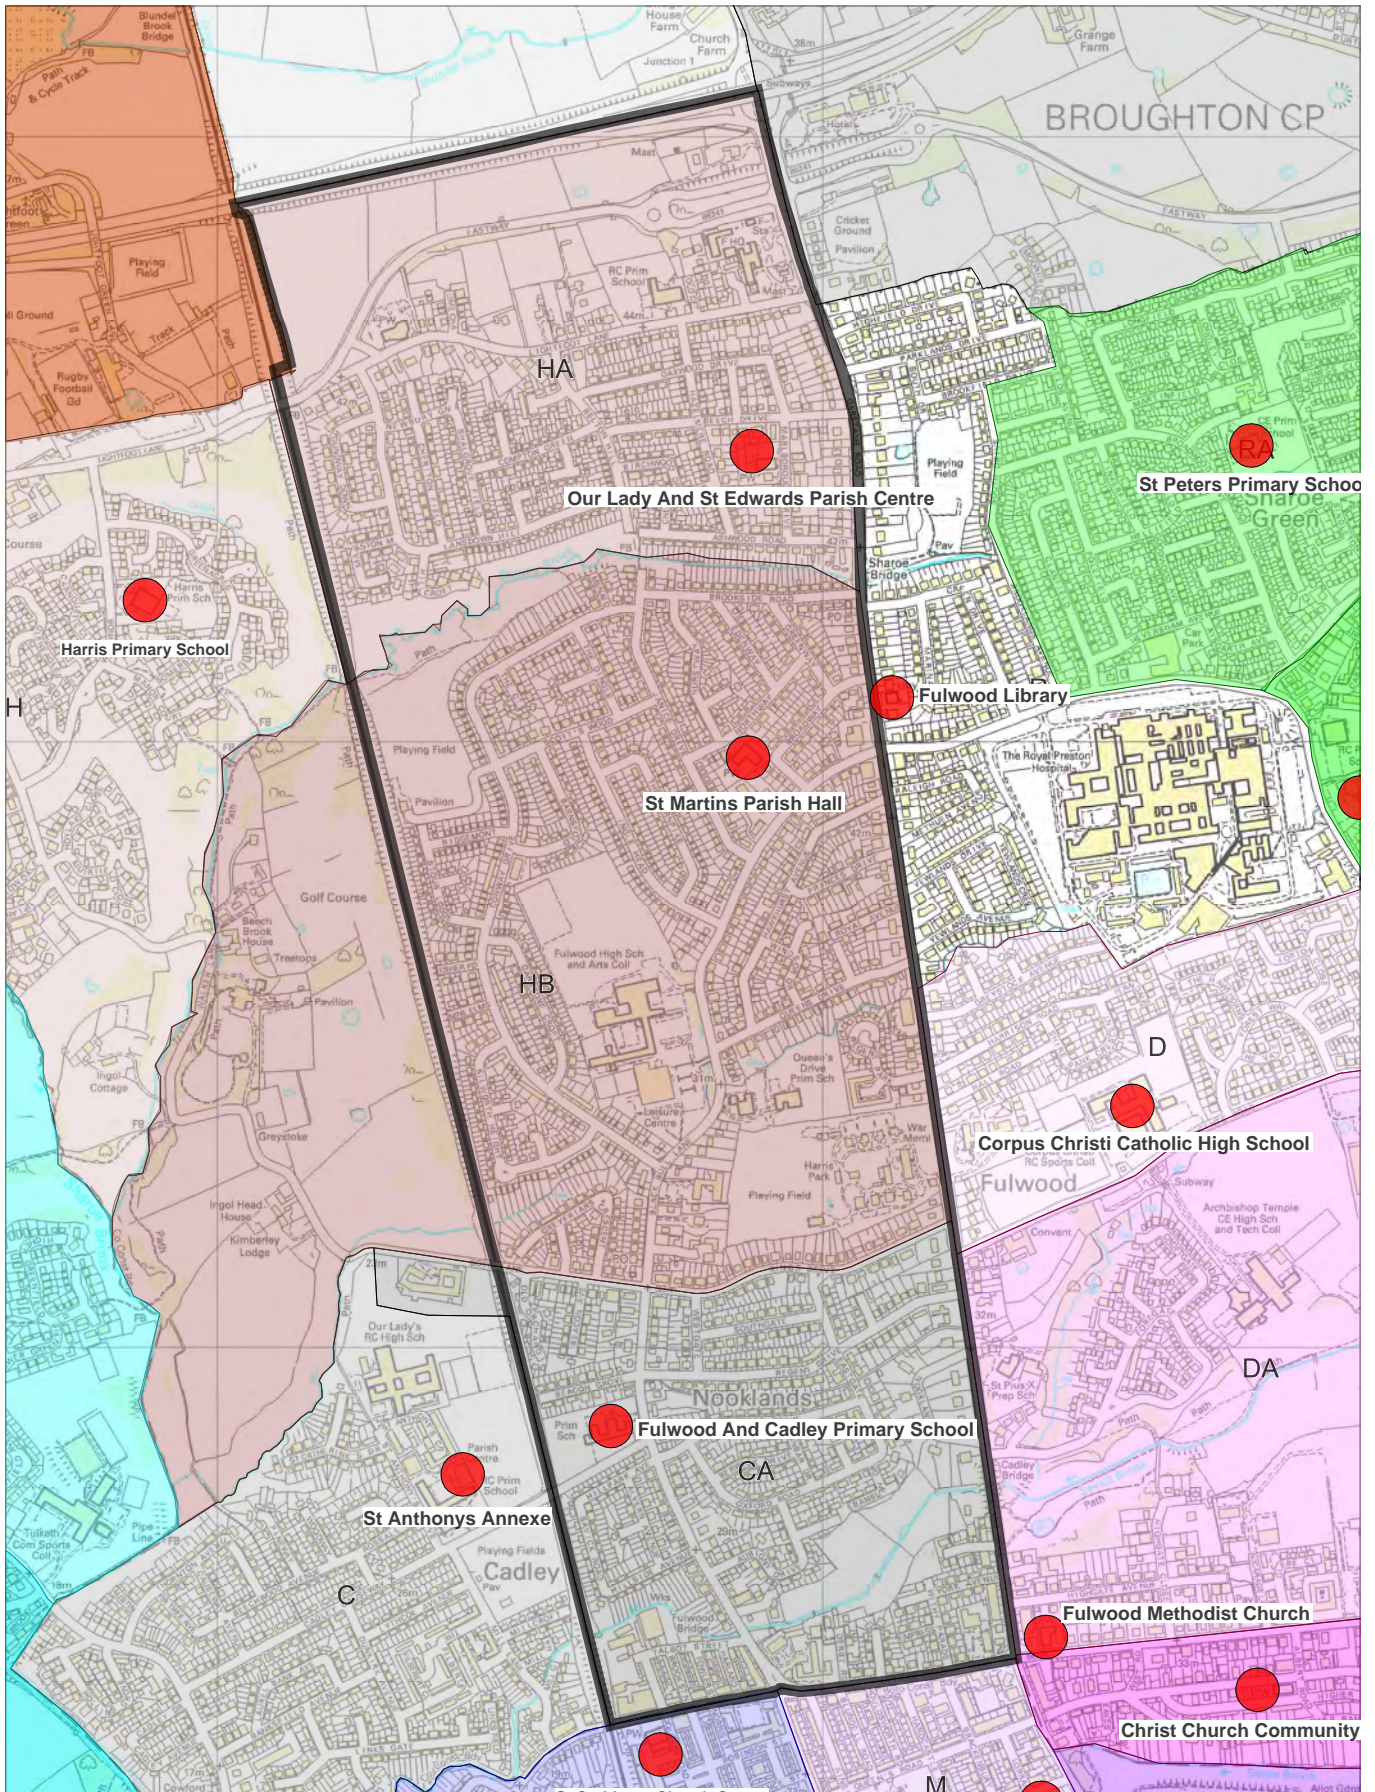

New Greyfriars Ward

Town Hall
Lancaster Road
Preston PR1 2RL

©Crown copyright and database rights 2015.
Ordnance Survey Licence Number 100022151.