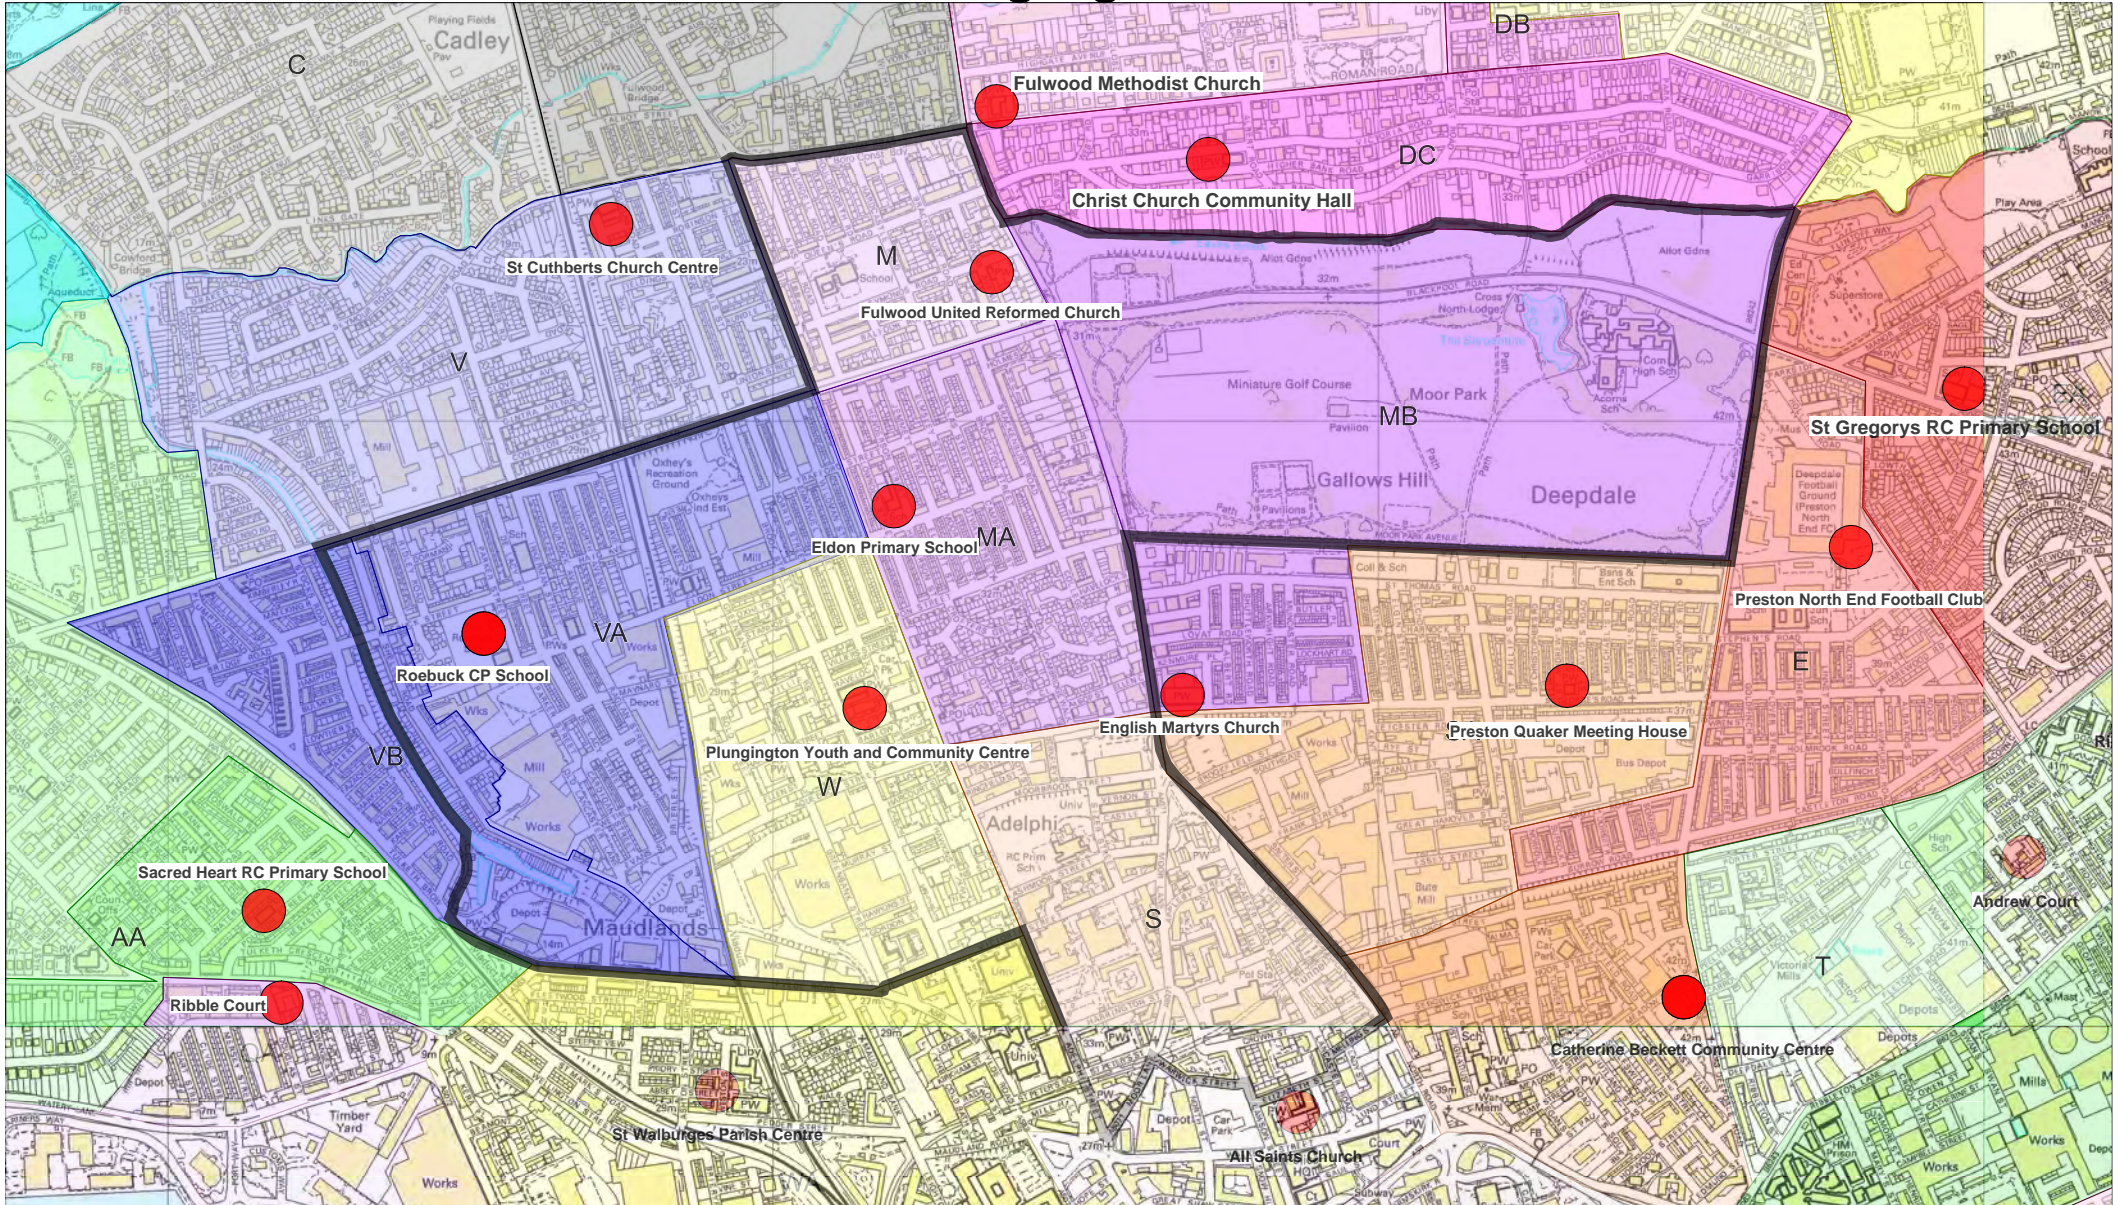

New Plungington Ward

©Crown copyright and database rights 2015.
Ordnance Survey Licence Number 100022151.

Town Hall
Lancaster Road
Preston PR1 2RL