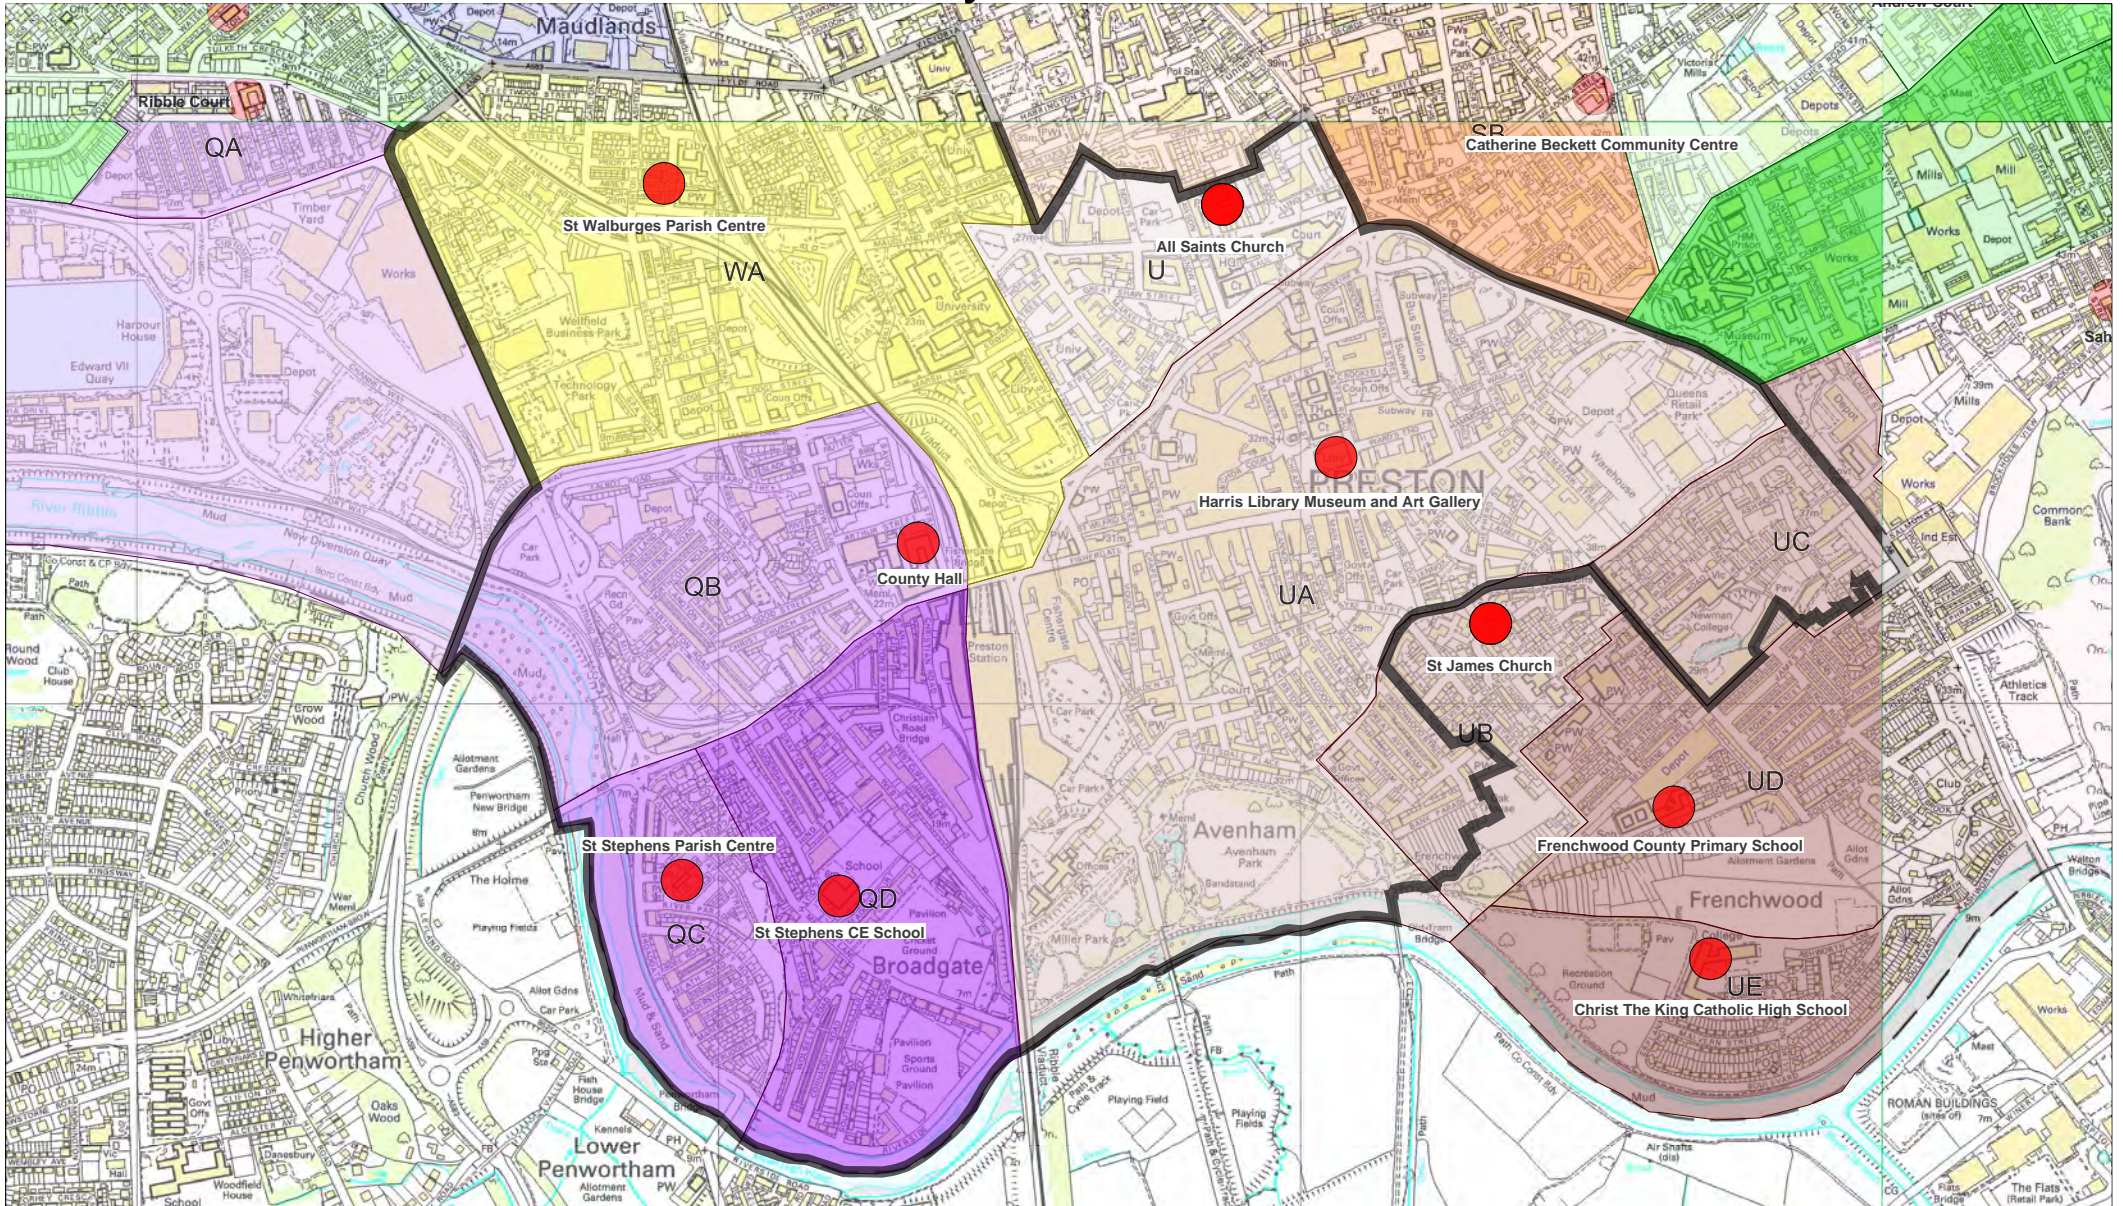

New City Centre Ward

©Crown copyright and database rights 2015.
Ordnance Survey Licence Number 100022151.

Town Hall
Lancaster Road
Preston PR1 2RL